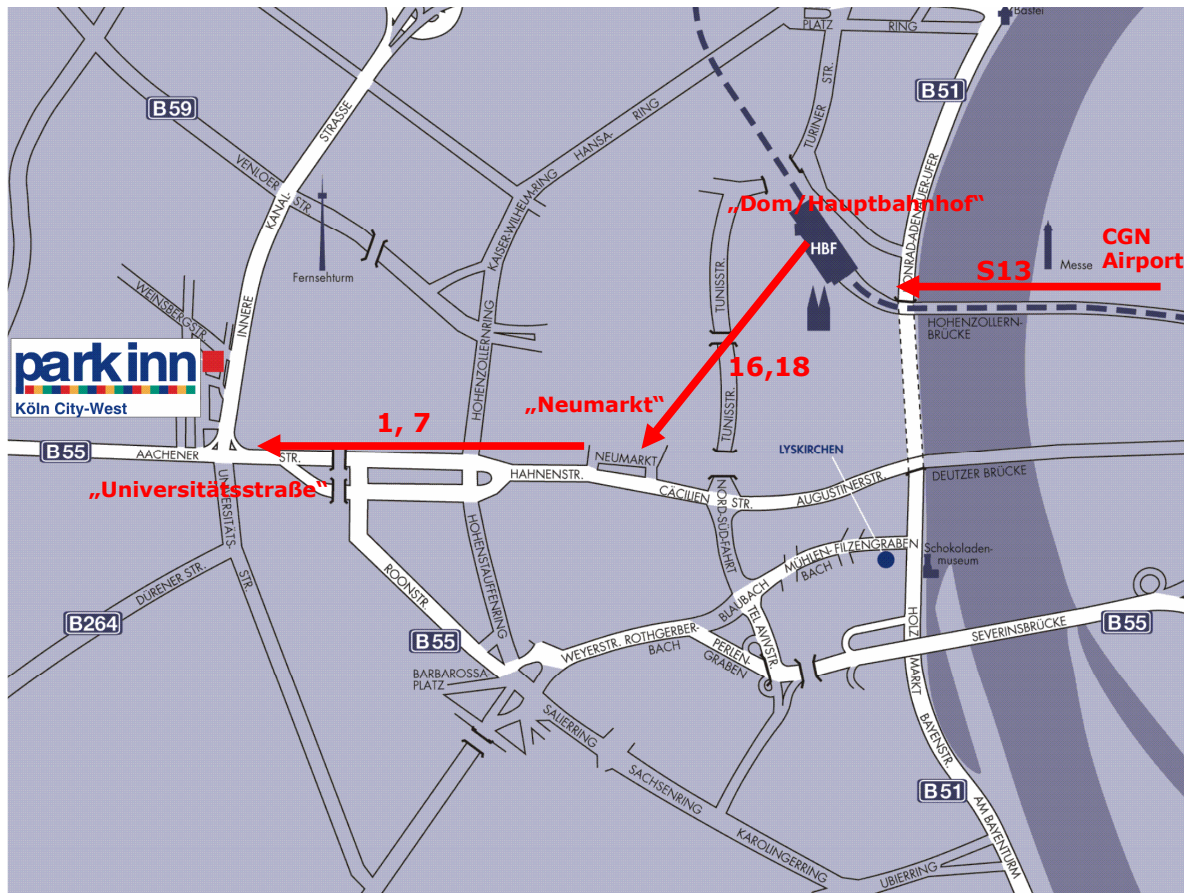

## Information on the Venue

### Ad hoc group for the modelling and assessment of contributions of climate change (MATCH)

23-25 September 2007 in Cologne, Germany

Köln City-West

Innere Kanalstraße 15

50823 Köln

Telefon +49 (0)2 21. 57 01-0

**From Cologne Main Station** ("Köln Hauptbahnhof") take subway line 16 or 16 to "Neumarkt". Change to tram line 1 or 7 and go to "Universitätsstraße". Go right (in the direction of the tv tower) and you will see the hotel on your left.