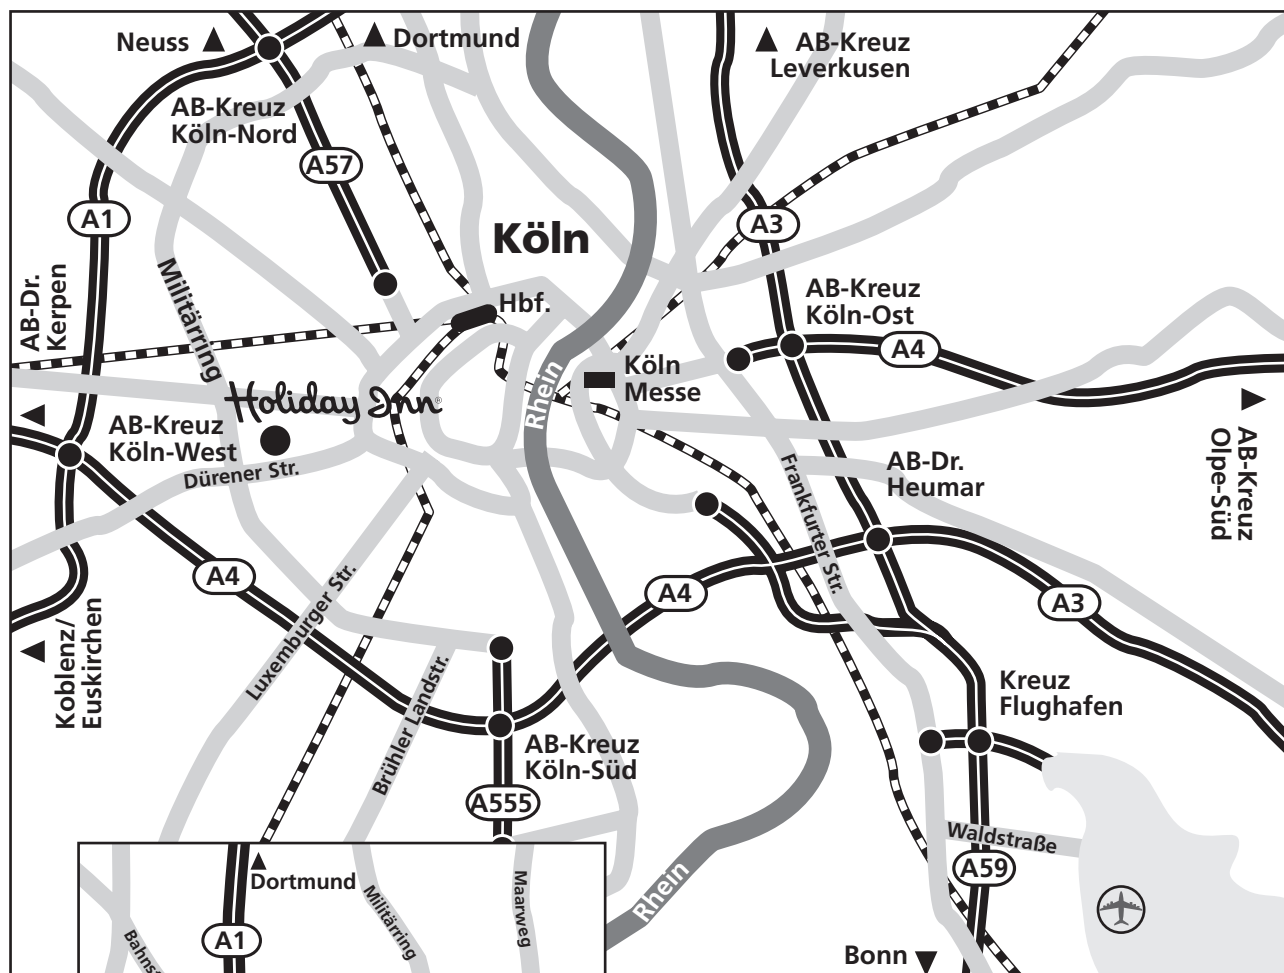

Dürener Straße 287 · 50935 Köln · Telephone +49 221 4676-0 · Fax +49 221 433765
Internet: www.koeln-am-stadtwald-holiday-inn.de
Email: reservation.hi-cologne-amstadtwald@queensgruppe.de

How to find us

Arrival by car:

From motorway **A4**: at the junction Kreuz Köln-West exit the A1 in the direction of Euskirchen/Koblenz, exit Frechen, turn left into "Dürener Straße" in the direction of Köln City Center/Marsdorf, after 4.5 km the Hotel is situated on the left.

From motorway **A1**: at the junction Kreuz Köln-West, exit Frechen, turn left (from direction north), turn right (from direction Euskirchen), into "Dürener Straße" in the direction of Köln City Center/Marsdorf, after 4.5 km the Hotel is situated on the left.

Arrival by plane:

Motorway A59 in the direction of Köln (Cologne), please change to motorway A4 in the direction of Aachen. At the junction Kreuz Köln-West change to motorway A1, exit Frechen, turn left into "Dürener Straße" in the direction of Köln City Center/Marsdorf, after 4.5 km the Holiday Inn Hotel is situated on the left. By train S13 it takes 16 minutes from Cologne-Bonn Airport to Cologne main station.

Arrival by train:

From the main station take the subway lines 12, 14, 16, 18 to Neumarkt. At Neumarkt change to bus No. 136 direction Hohenlind, and get off at "Kitschburger Straße". Or go by subway line 7, direction Hohenlind, and get off at "Dürener Straße/Gürtel". The hotel is approx. 100 m away.

We hope your journey to us is a pleasant one